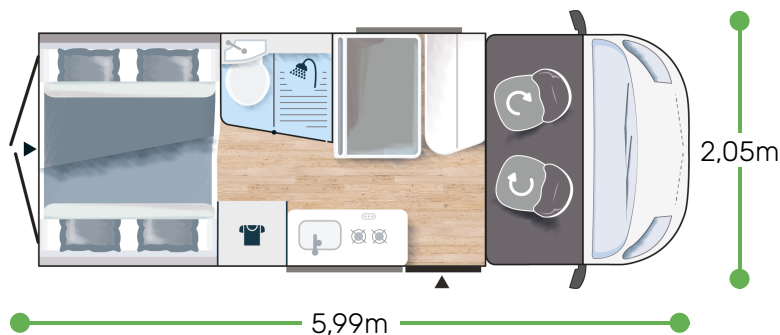

More info about this vehicle

2,65 m
1,89 m

4

4

4+1*

2934/3500 FIRST
3050/3500 33 LINE

133 x 184
144 x 186
93/50 x 160

2.2L 140 HP / 103 kW

+ gas water heater

Strong points

VAN FOR FAMILY BATHROOM WITH WINDOW REAR REMOVABLE BED

FIRST LINE ★★★ FIAT

- White
- Manual cab air conditioning
- Driver and passenger airbag
- Fix and go
- Swivel seats in the cab, with double armrests and adjustable height
- Electric de-icing rearview mirrors
- Cruise control and speed limiter
- ESP
- Traction +
- Hill Descent control
- Eco pack: Stop&Start, smart alternator, electronically-controlled fuel pump
- Panoramic skylight (or two skylights)
- Double-locking windows with combined blinds/screens
- Interior cab isothermal shutters
- USB ports/USB-C
- 15" steel rims with grey trims
- TV-ready
- Bathroom with window
- Rear opening windows
- Gas heating
- Dining area table extension
- Exterior table stand
- Electric step
- Solar panel ready (MPPT ready)
- Rear camera pre-wiring

SPORT LINE ★★★★★ FIAT

FIRST LINE +

- Campovolo grey
- Cab seat covers with matching cushions
- Fog lamps
- Heating using vehicle fuel used while on the road
- Maxi Cab
- Wardrobe
- Reinforced insulation "VPS"