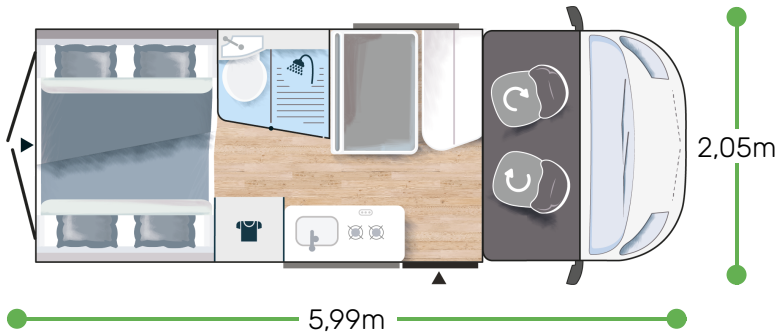

More info about this vehicle

2,65 m
1,89 m

4

4

4+1*

2934/3500 FIRST
3050/3500 33 LINE

133 x 184
144 x 186
93/50 x 160

2.2L 140 HP / 103 kW

+ gas water heater

Strong points

VAN FOR FAMILY BATHROOM WITH WINDOW REAR REMOVABLE BED

FIRST LINE ★★★ FIAT

- White
- Manual cab air conditioning
- Driver and passenger airbag
- Fix and go
- Swivel seats in the cab, with double armrests and adjustable height
- Electric de-icing rearview mirrors
- Cruise control and speed limiter
- ESP
- Traction +
- Hill Descent control
- Eco pack: Stop&Start, smart alternator, electronically-controlled fuel pump
- Panoramic skylight (or two skylights)
- Double-locking windows with combined blinds/screens
- Interior cab isothermal shutters
- USB ports/USB-C
- 15" steel rims with grey trims
- TV-ready
- Bathroom with window
- Rear opening windows
- Gas heating
- Dining area table extension
- Exterior table stand
- Electric step
- Solar panel ready (MPPT ready)
- Rear camera pre-wiring

SPORT LINE ★★★★★ FIAT

FIRST LINE +

- Campovolo grey
- Cab seat covers with matching cushions
- Fog lamps
- Heating using vehicle fuel used while on the road
- Maxi Cab
- Wardrobe
- Reinforced insulation "VPS"