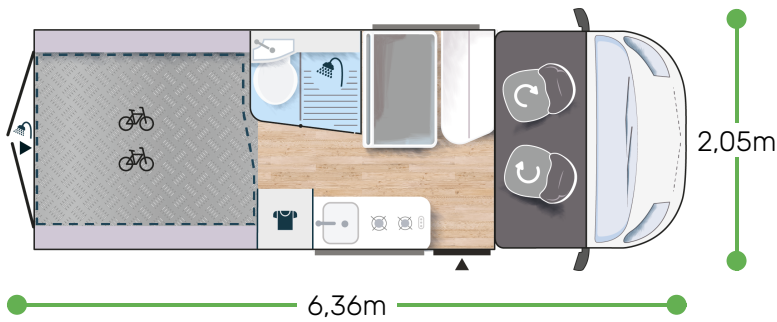

More info about this vehicle

2,65 m  
1,89 m

2+1\*

3050/3500

156 x 95/50  
190 x 185/175  
160 x 185/175

2.2L 140 HP / 103 kW

+ gas water heater

Strong points

**HIDEAWAY BED 190 X 190CM**  
**MAXI GARAGE**  
**BATHROOM WITH WINDOW**

SPORT LINE ★★★★★ **FIAT**

- Campovolo grey
- Manual cab air conditioning
- Driver and passenger airbag
- Fix and go
- Swivel seats in the cab, with double armrests and adjustable height
- Cab seat covers with matching cushions
- Electric de-icing rearview mirrors
- Cruise control and speed limiter
- ESP
- Traction +
- Hill Descent control
- Eco pack: Stop&Start, smart alternator, electronically-controlled fuel pump
- Panoramic skylight (or two skylights)
- Double-locking windows with combined blinds/screens
- USB ports/USB-C
- Coded front bumper
- 16" alloy wheels black
- Fog lamps
- TV-ready
- Heating using vehicle fuel used while on the road
- Bathroom with window
- Rear opening windows
- Dining area table extension
- Exterior table stand
- Electric step
- Maxi Cab
- Wardrobe
- Reinforced insulation "VPS"
- Solar panel ready (MPPT ready)
- Rear camera pre-wiring