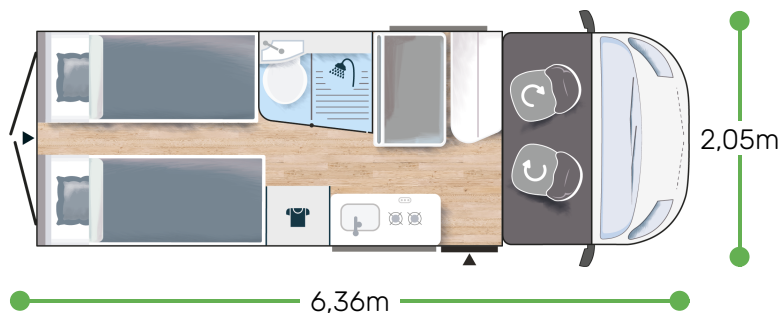

More info about this vehicle

2,65 m
1,89 m

4

4

2+1*

kg

3025/3500 FIRST
3140/3500 33 LINE

cm

80 x 195
+ 80 x 186
95/50 x 156

2.2L 140 HP / 103 kW

+ gas water heater

FIRST LINE ★★★★★ FIAT

- White
- Manual cab air conditioning
- Driver and passenger airbag
- Fix and go
- Swivel seats in the cab, with double armrests and adjustable height
- Electric de-icing rearview mirrors
- Cruise control and speed limiter
- ESP
- Traction +
- Hill Descent control
- Eco pack: Stop&Start, smart alternator, electronically-controlled fuel pump
- Panoramic skylight (or two skylights)
- Double-locking windows with combined blinds/screens
- Interior cab isothermal shutters
- USB ports/USB-C
- 15" steel rims with grey trims
- TV-ready
- Bathroom with window
- Rear opening windows
- Gas heating
- Dining area table extension
- Exterior table stand
- Electric step
- Solar panel ready (MPPT ready)
- Rear camera pre-wiring

SPORT LINE ★★★★★ FIAT

FIRST LINE +

- Campovolo grey
- Cab seat covers with matching cushions
- Coded front bumper
- 16" alloy wheels black
- Fog lamps
- Heating using vehicle fuel used while on the road
- Maxi Cab
- Wardrobe
- Reinforced insulation "VPS"