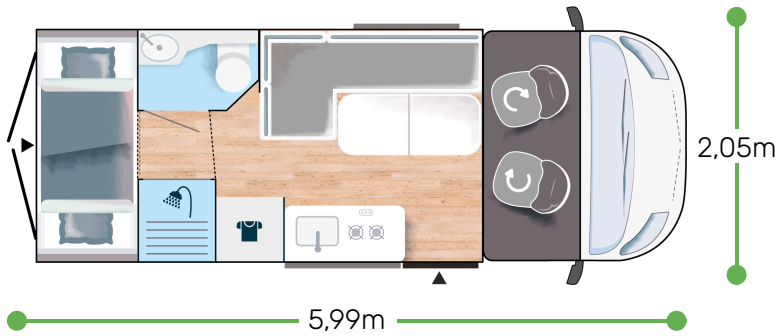

More info about this vehicle

2,65 m  
1,89 m

5

5

5

3050/3500

130 x 200  
68 x 183  
79,5 x 185  
88 x 190

2.2L 140 HP / 103 kW

## LINE ★★★★★ FIAT

- Campovolo grey
- Manual cab air conditioning
- Driver and passenger airbag
- Fix and go
- Swivel seats in the cab, with double armrests and adjustable height
- Cab seat covers with matching cushions
- Electric de-icing rearview mirrors
- Cruise control and speed limiter
- ESP
- Traction +
- Hill Descent control
- Eco pack: Stop&Start, smart alternator, electronically-controlled fuel pump
- Double-locking windows with combined blinds/screens
- USB ports/USB-C
- Coded front bumper
- 16" alloy wheels black
- Fog lamps
- TV-ready
- Heating using vehicle fuel used while on the road
- Bathroom with window
- Rear opening windows
- Dining area table extension
- Electric step
- Maxi Cab
- Reinforced insulation "VPS"
- Solar panel ready (MPPT ready)
- Rear camera pre-wiring
- Pop-up