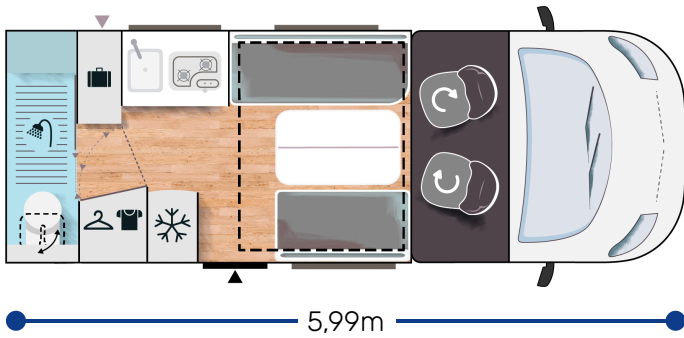

More info about this vehicle

2,75 m
1,98 m

4

5

4

2806/3500

140 x 190
140 x 190

2.2L 140 HP / 103 kW

+ gas water heater

2,1m

5,99m

Strong points

UNIQUE ON THE MARKET
COMPACTNESS OF A VAN
LARGE BATHROOM

EXCLUSIVE LINE ★★★ FIAT

- Manual cab air conditioning
- Driver and passenger airbag
- Fix and go
- Swivel seats in the cab, with double armrests and adjustable height
- Cab seat covers with matching cushions
- Electric de-icing rearview mirrors
- Cruise control and speed limiter
- ESP
- Traction +
- Hill Descent control
- Eco pack: Stop&Start, smart alternator, electronically-controlled fuel pump
- Unit step insulation
- Unit step lighting
- Cell door with window
- Cab panoramic skylight
- Panoramic skylight (or two skylights)
- Double-locking windows with combined blinds/screens
- Atmosphere LED lighting on floor
- Damped cupboard hinges
- USB ports/USB-C
- External water intake
- IRP structure: GRP on roof/floor/sides, floor 64 mm thick
- Technibox
- Coded front bumper
- 16" alloy wheels black
- Gas external socket
- Fog lamps
- Luxury entrance door with window and central locking cab/cell
- Premium mattress main berth
- Wooden shower duck board
- Shoe rack
- TV-ready
- Heating using vehicle fuel used while on the road
- Entrance door exterior lighting
- Wardrobe
- Door cylinder
- Solar panel ready (MPPT ready)
- Rear camera pre-wiring
- Isofix anchorage