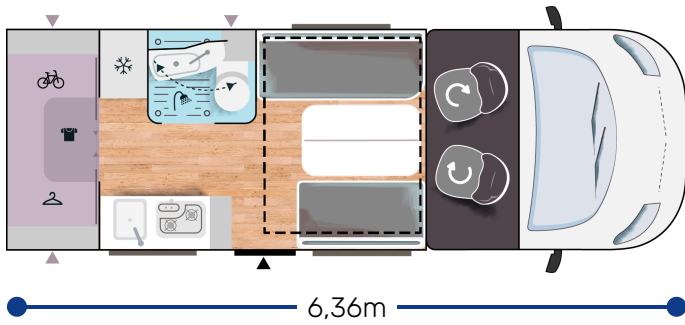

More info about this vehicle

2,1m

6,36m

2,75 m
1,98 m

4

5

4

2911/3500

140 x 190
140 x 190

2.2L 140 HP / 103 kW

+ gas water heater

Strong points

UNIQUE ON THE MARKET
COMPACTNESS OF A VAN
LARGE BATHROOM

EXCLUSIVE LINE ★★★★★ FIAT

- Manual cab air conditioning
- Driver and passenger airbag
- Fix and go
- Swivel seats in the cab, with double armrests and adjustable height
- Cab seat covers with matching cushions
- Electric de-icing rearview mirrors
- Cruise control and speed limiter
- ESP
- Traction +
- Hill Descent control
- Eco pack: Stop&Start, smart alternator, electronically-controlled fuel pump
- Unit step insulation
- Unit step lighting
- Cell door with window
- Cab panoramic skylight
- Panoramic skylight (or two skylights)
- Double-locking windows with combined blinds/screens
- Atmosphere LED lighting on floor
- Damped cupboard hinges
- USB ports/USB-C
- External water intake
- IRP structure: GRP on roof/floor/sides, floor 64 mm thick
- Technibox
- Coded front bumper
- 16" alloy wheels black
- Wardrobe with drawers
- Gas external socket
- Fog lamps
- Luxury entrance door with window and central locking cab/cell
- Premium mattress main berth
- Wooden shower duck board
- Shoe rack
- TV-ready
- Heating using vehicle fuel used while on the road
- Entrance door exterior lighting
- Wardrobe
- Door cylinder
- Solar panel ready (MPPT ready)
- Rear camera pre-wiring
- Isofix anchorage