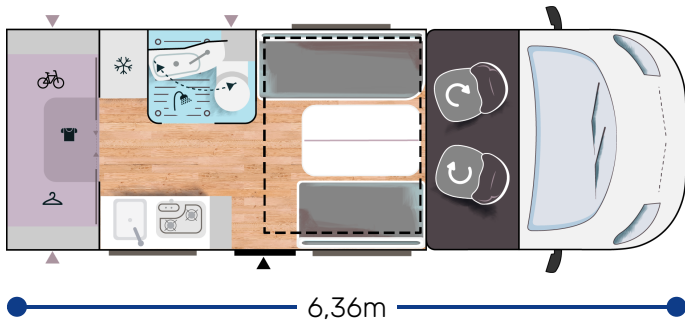

More info about this vehicle

2,1m

6,36m

2911/3500

140 x 190
140 x 190

2.2L 140 HP / 103 kW

+ gas water
heater

Strong points

UNIQUE ON THE MARKET
COMPACTNESS OF A VAN
LARGE BATHROOM

EXCLUSIVE LINE ★★★★★ FIAT

- Manual cab air conditioning
- Driver and passenger airbag
- Fix and go
- Swivel seats in the cab, with double armrests and adjustable height
- Cab seat covers with matching cushions
- Electric de-icing rearview mirrors
- Cruise control and speed limiter
- ESP
- Traction +
- Hill Descent control
- Eco pack: Stop&Start, smart alternator, electronically-controlled fuel pump
- Unit step insulation
- Unit step lighting
- Cell door with window
- Cab panoramic skylight
- Panoramic skylight (or two skylights)
- Double-locking windows with combined blinds/screens
- Atmosphere LED lighting on floor
- Damped cupboard hinges
- USB ports/USB-C
- External water intake
- IRP structure: GRP on roof/floor/sides, floor 64 mm thick
- Technibox
- Coded front bumper
- 16" alloy wheels black
- Wardrobe with drawers
- Gas external socket
- Fog lamps
- Luxury entrance door with window and central locking cab/cell
- Premium mattress main berth
- Wooden shower duck board
- Shoe rack
- TV-ready
- Heating using vehicle fuel used while on the road
- Entrance door exterior lighting
- Wardrobe
- Door cylinder
- Solar panel ready (MPPT ready)
- Rear camera pre-wiring
- Isofix anchorage