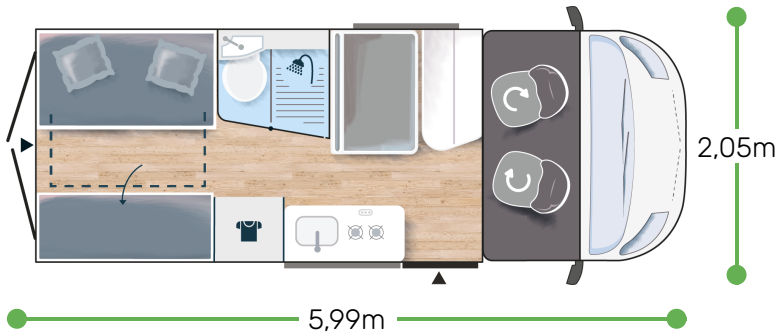

More info about this vehicle

2,65 m
1,89 m

4

4

2+1*

2913/3500

149 x 186
93/50 x 160

2.2L 120 HP 89 kW Manual

Strong points

BATHROOM WITH WINDOW REAR REMOVABLE BED CLEVER STORAGE

FIRST LINE ★★★★★

FIAT

- White
- Manual cab air conditioning
- Driver and passenger airbag
- Fix and go
- Swivel seats in the cab, with double armrests and adjustable height
- Electric de-icing rearview mirrors
- Cruise control and speed limiter
- ESP
- Traction +
- Hill Descent control
- Eco pack: Stop&Start, smart alternator, electronically-controlled fuel pump
- Panoramic skylight (or two skylights)
- Double-locking windows with combined blinds/screens
- Interior cab isothermal shutters
- USB ports/USB-C
- 15" steel rims with grey trims
- TV-ready
- Bathroom with window
- Rear opening windows
- Gas heating
- Dining area table extension
- Exterior table stand
- Electric step
- Solar panel ready (MPPT ready)
- Rear camera pre-wiring