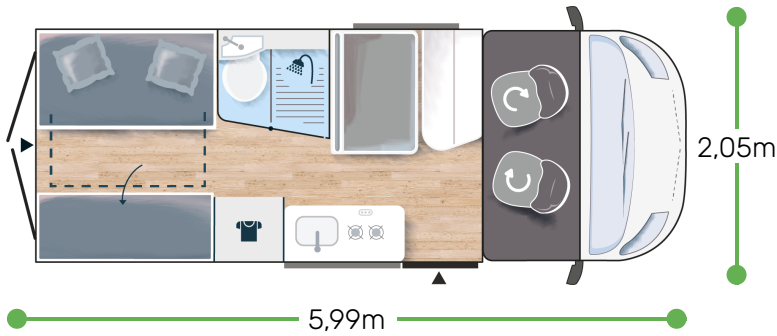

More info about this vehicle

2,65 m
1,89 m

4

4

2+1*

2913/3500

149 x 186
93/50 x 160

2.2L 120 HP 89 kW Manual

Strong points

BATHROOM WITH WINDOW

REAR REMOVABLE BED

CLEVER STORAGE

FIRST LINE ★★★★★

FIAT

- White
- Manual cab air conditioning
- Driver and passenger airbag
- Fix and go
- Swivel seats in the cab, with double armrests and adjustable height
- Electric de-icing rearview mirrors
- Cruise control and speed limiter
- ESP
- Traction +
- Hill Descent control
- Eco pack: Stop&Start, smart alternator, electronically-controlled fuel pump
- Panoramic skylight (or two skylights)
- Double-locking windows with combined blinds/screens
- Interior cab isothermal shutters
- USB ports/USB-C
- 15" steel rims with grey trims
- TV-ready
- Bathroom with window
- Rear opening windows
- Gas heating
- Dining area table extension
- Exterior table stand
- Electric step
- Solar panel ready (MPPT ready)
- Rear camera pre-wiring