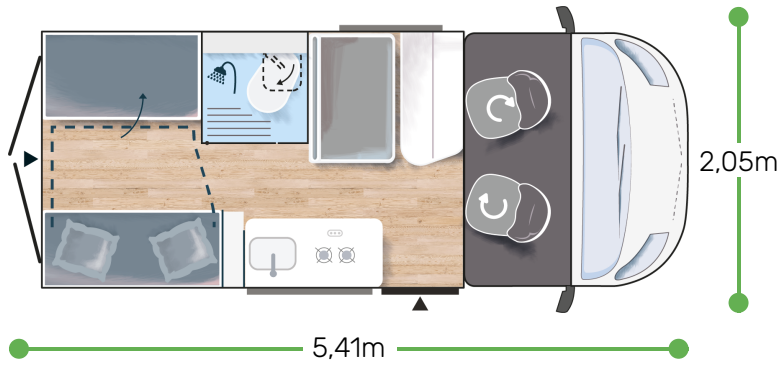

More info about this vehicle

2,65 m
1,89 m

4

4

2+1*

2882/3500 FIRST
2997/3500 33 LINE

132/116 x 186
93/50 x 146

2.2L 140 HP / 103 kW

+ gas water heater

FIRST LINE ★★★★★ FIAT

- White
- Manual cab air conditioning
- Driver and passenger airbag
- Fix and go
- Swivel seats in the cab, with double armrests and adjustable height
- Electric de-icing rearview mirrors
- Cruise control and speed limiter
- ESP
- Traction +
- Hill Descent control
- Eco pack: Stop&Start, smart alternator, electronically-controlled fuel pump
- Panoramic skylight (or two skylights)
- Double-locking windows with combined blinds/screens
- Interior cab isothermal shutters
- USB ports/USB-C
- 15" steel rims with grey trims
- TV-ready
- Bathroom with window
- Rear opening windows
- Gas heating
- Dining area table extension
- Exterior table stand
- Electric step
- Solar panel ready (MPPT ready)
- Rear camera pre-wiring

SPORT LINE ★★★★★ FIAT

FIRST LINE +

- Campovolo grey
- Cab seat covers with matching cushions
- Coded front bumper
- 16" alloy wheels black
- Fog lamps
- Heating using vehicle fuel used while on the road
- Maxi Cab
- Wardrobe
- Reinforced insulation "VPS"