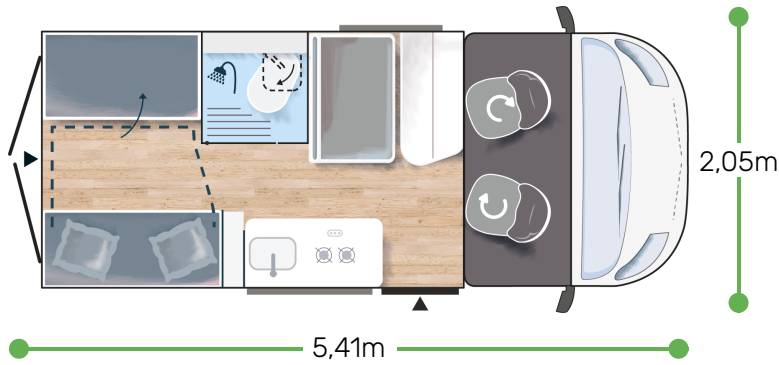

More info about this vehicle

2,65 m
1,89 m

2882/3500 FIRST
2997/3500 33 LINE

132/116 x 186
93/50 x 146

2.2L 140 HP / 103 kW

+ gas water heater

FIRST LINE ★★★★★ FIAT

- White
- Manual cab air conditioning
- Driver and passenger airbag
- Fix and go
- Swivel seats in the cab, with double armrests and adjustable height
- Electric de-icing rearview mirrors
- Cruise control and speed limiter
- ESP
- Traction +
- Hill Descent control
- Eco pack: Stop&Start, smart alternator, electronically-controlled fuel pump
- Panoramic skylight (or two skylights)
- Double-locking windows with combined blinds/screens
- Interior cab isothermal shutters
- USB ports/USB-C
- 15" steel rims with grey trims
- TV-ready
- Bathroom with window
- Rear opening windows
- Gas heating
- Dining area table extension
- Exterior table stand
- Electric step
- Solar panel ready (MPPT ready)
- Rear camera pre-wiring

SPORT LINE ★★★★★ FIAT

FIRST LINE +

- Campovolo grey
- Cab seat covers with matching cushions
- Coded front bumper
- 16" alloy wheels black
- Fog lamps
- Heating using vehicle fuel used while on the road
- Maxi Cab
- Wardrobe
- Reinforced insulation "VPS"